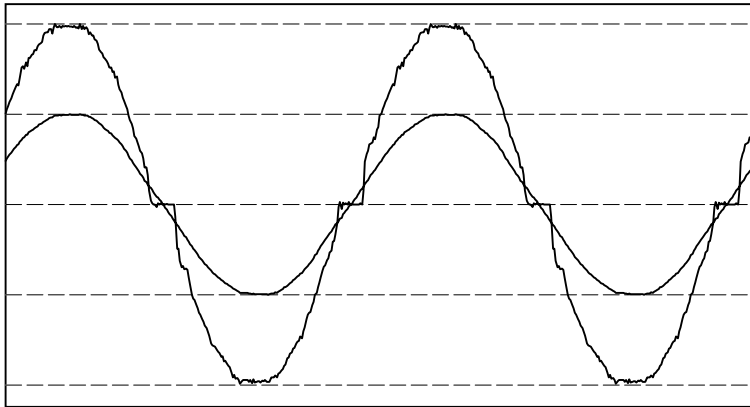

Voltage RMS	Current RMS	Power	Power Factor	Freq.
233.7(V)	0.124(A)	28.96(W)	0.997	50.07(Hz)

Voltage
 Resolution: 328.03 V/div
 Crest Value: 328.0 V

Current
 Resolution: 0.089 A/div
 Crest Value: 0.179 A

Voltage Spectrum
 UTHD: 1.9%(IEC)
 UH3: 0.8%
 UH5: 1.4%
 UH7: 0.3%
 UH9: 0.4%

Current Spectrum
 ITHD: 7.2%(IEC)
 IH3: 2.4%
 IH5: 3.8%
 IH7: 2.5%
 IH9: 2.7%

Manufacturer:China
 Product type:x
 Temperature:25deg

Manufacturer:China
 Product type:x
 Temperature:25deg

Serial Num.:
 Humidity:65%

Verifier:x
 Remark:

Inspector:x