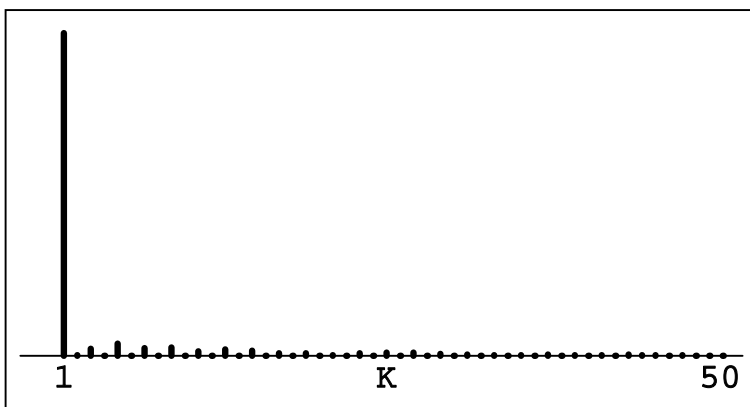

Voltage RMS	Current RMS	Power	Power Factor	Freq.
233.7(V)	0.124(A)	28.96(W)	0.997	50.07(Hz)

Voltage
 Resolution: 328.03 V/div
 Crest Value: 328.0 V

Current
 Resolution: 0.089 A/div
 Crest Value: 0.179 A

Voltage Spectrum
 UTHD: 1.9%(IEC)
 UH3: 0.8%
 UH5: 1.4%
 UH7: 0.3%
 UH9: 0.4%

Current Spectrum
 ITHD: 7.2%(IEC)
 IH3: 2.4%
 IH5: 3.8%
 IH7: 2.5%
 IH9: 2.7%

Manufacturer:China
 Product type:x
 Temperature:25deg