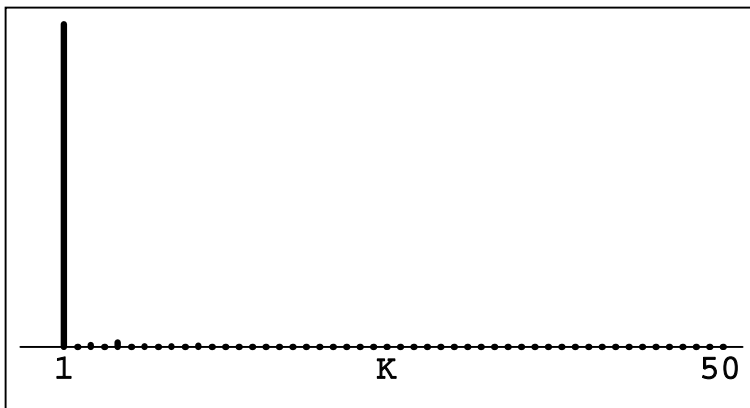

Voltage RMS	Current RMS	Power	Power Factor	Freq.
233.7(V)	0.124(A)	28.96(W)	0.997	50.07(Hz)

Voltage
 Resolution: 328.03 V/div
 Crest Value: 328.0 V

Current
 Resolution: 0.089 A/div
 Crest Value: 0.179 A

Voltage Spectrum
 UTHD: 1.9%(IEC)
 UH3: 0.8%
 UH5: 1.4%
 UH7: 0.3%
 UH9: 0.4%

Current Spectrum
 ITHD: 7.2%(IEC)
 IH3: 2.4%
 IH5: 3.8%
 IH7: 2.5%
 IH9: 2.7%

Manufacturer:China
 Product type:x
 Temperature:25deg